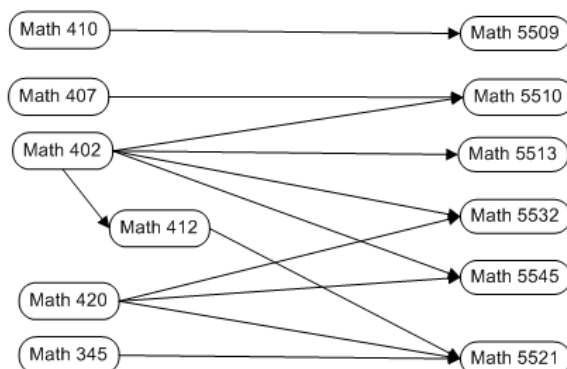

UMKC Department of Mathematics and Statistics

MS Degree
Core 5500-level Courses
Courses to the left are prerequisite
for courses to the right.

Emphasis - Mathematics (6 Core Courses)