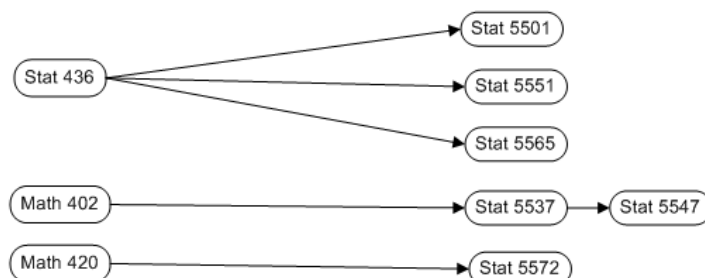

Emphasis - Statistics (6 Core Courses)

300 Level Courses

Math 345 Ordinary Differential Equations

400 Level Courses

Math 402 Advanced Analysis I
Math 407 Introduction to Complex Variables
Math 410 Modern Algebra
Math 412 Advanced Analysis II
Math 414/5514 Mathematics for Sec. Teachers: Alg. & Anal.
Math 420 Linear Algebra II
Math 424/5524 Mathematics for Sec. Teachers: Geometry
Math 430 Numerical Analysis I
Math 440 Numerical Analysis II
Math 464WI History of Mathematics, Writing Intensive

Stat 436 Introduction to Mathematical Statistics I
Stat 441 Introduction to Mathematical Statistics II

5500 Level Courses

Math 5509 General Algebra I
Math 5510 Complex Variables I
Math 5513 Real Variables I
Math 5517 Matrix Theory I
Math 5519 General Algebra II
Math 5521 Differential Equations
Math 5523 Real Variables II
Math 5532 Advanced Numerical Analysis I
Math 5542 Advanced Numerical Analysis II
Math 5545 Math. Methods for Sci. & Eng.
Math 5552 General Topology
Math 5557 Functional Analysis

Stat 5501 Statistical Design of Experiments
Stat 5537 Mathematical Statistics I
Stat 5547 Mathematical Statistics II
Stat 5551 Applied Statistical Analysis
Stat 5561 Time Series Analysis
Stat 5565 Regression Analysis
Stat 5572 Multivariate Analysis
Stat 5576 Probability